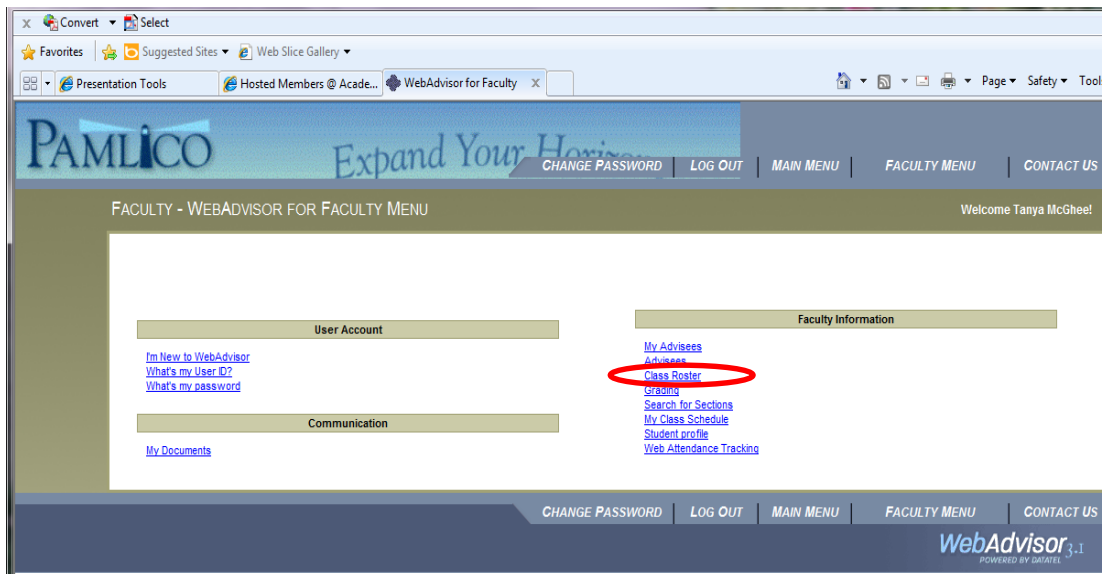

# Determine a course census date:

Log into Webadvisor

Select Faculty on the menu

Select class roster

Select the course

The census date is in the top bar

Class Roster - Windows Internet Explorer

https://webadvisor.pamlico.edu/WA/WebAdvisor?TOKENID=X=2614035957&SS=4&APP=ST&CONSTITUENCY=WBFC