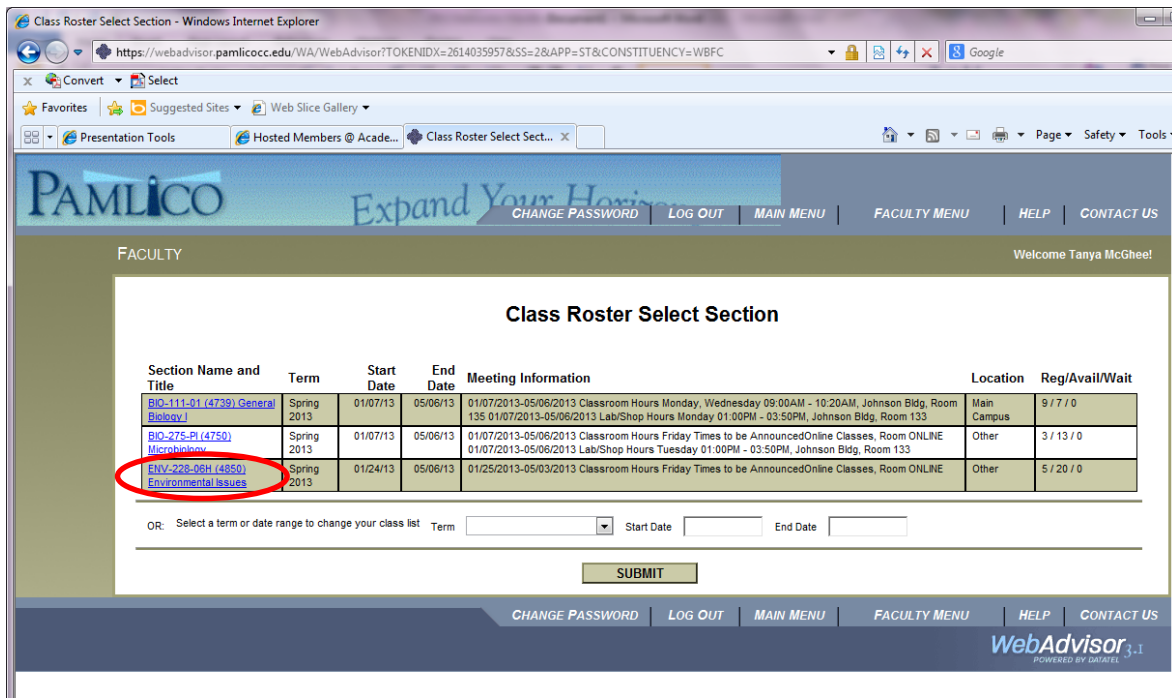

# Determine a course census date:

Log into Webadvisor

Select Faculty on the menu

Select class roster

Select the course

The census date is in the top bar

Class Roster - Windows Internet Explorer

https://webadvisor.pamlico.edu/WA/WebAdvisor?TOKENID=X=2614035957&SS=4&APP=ST&CONSTITUENCY=WBFC